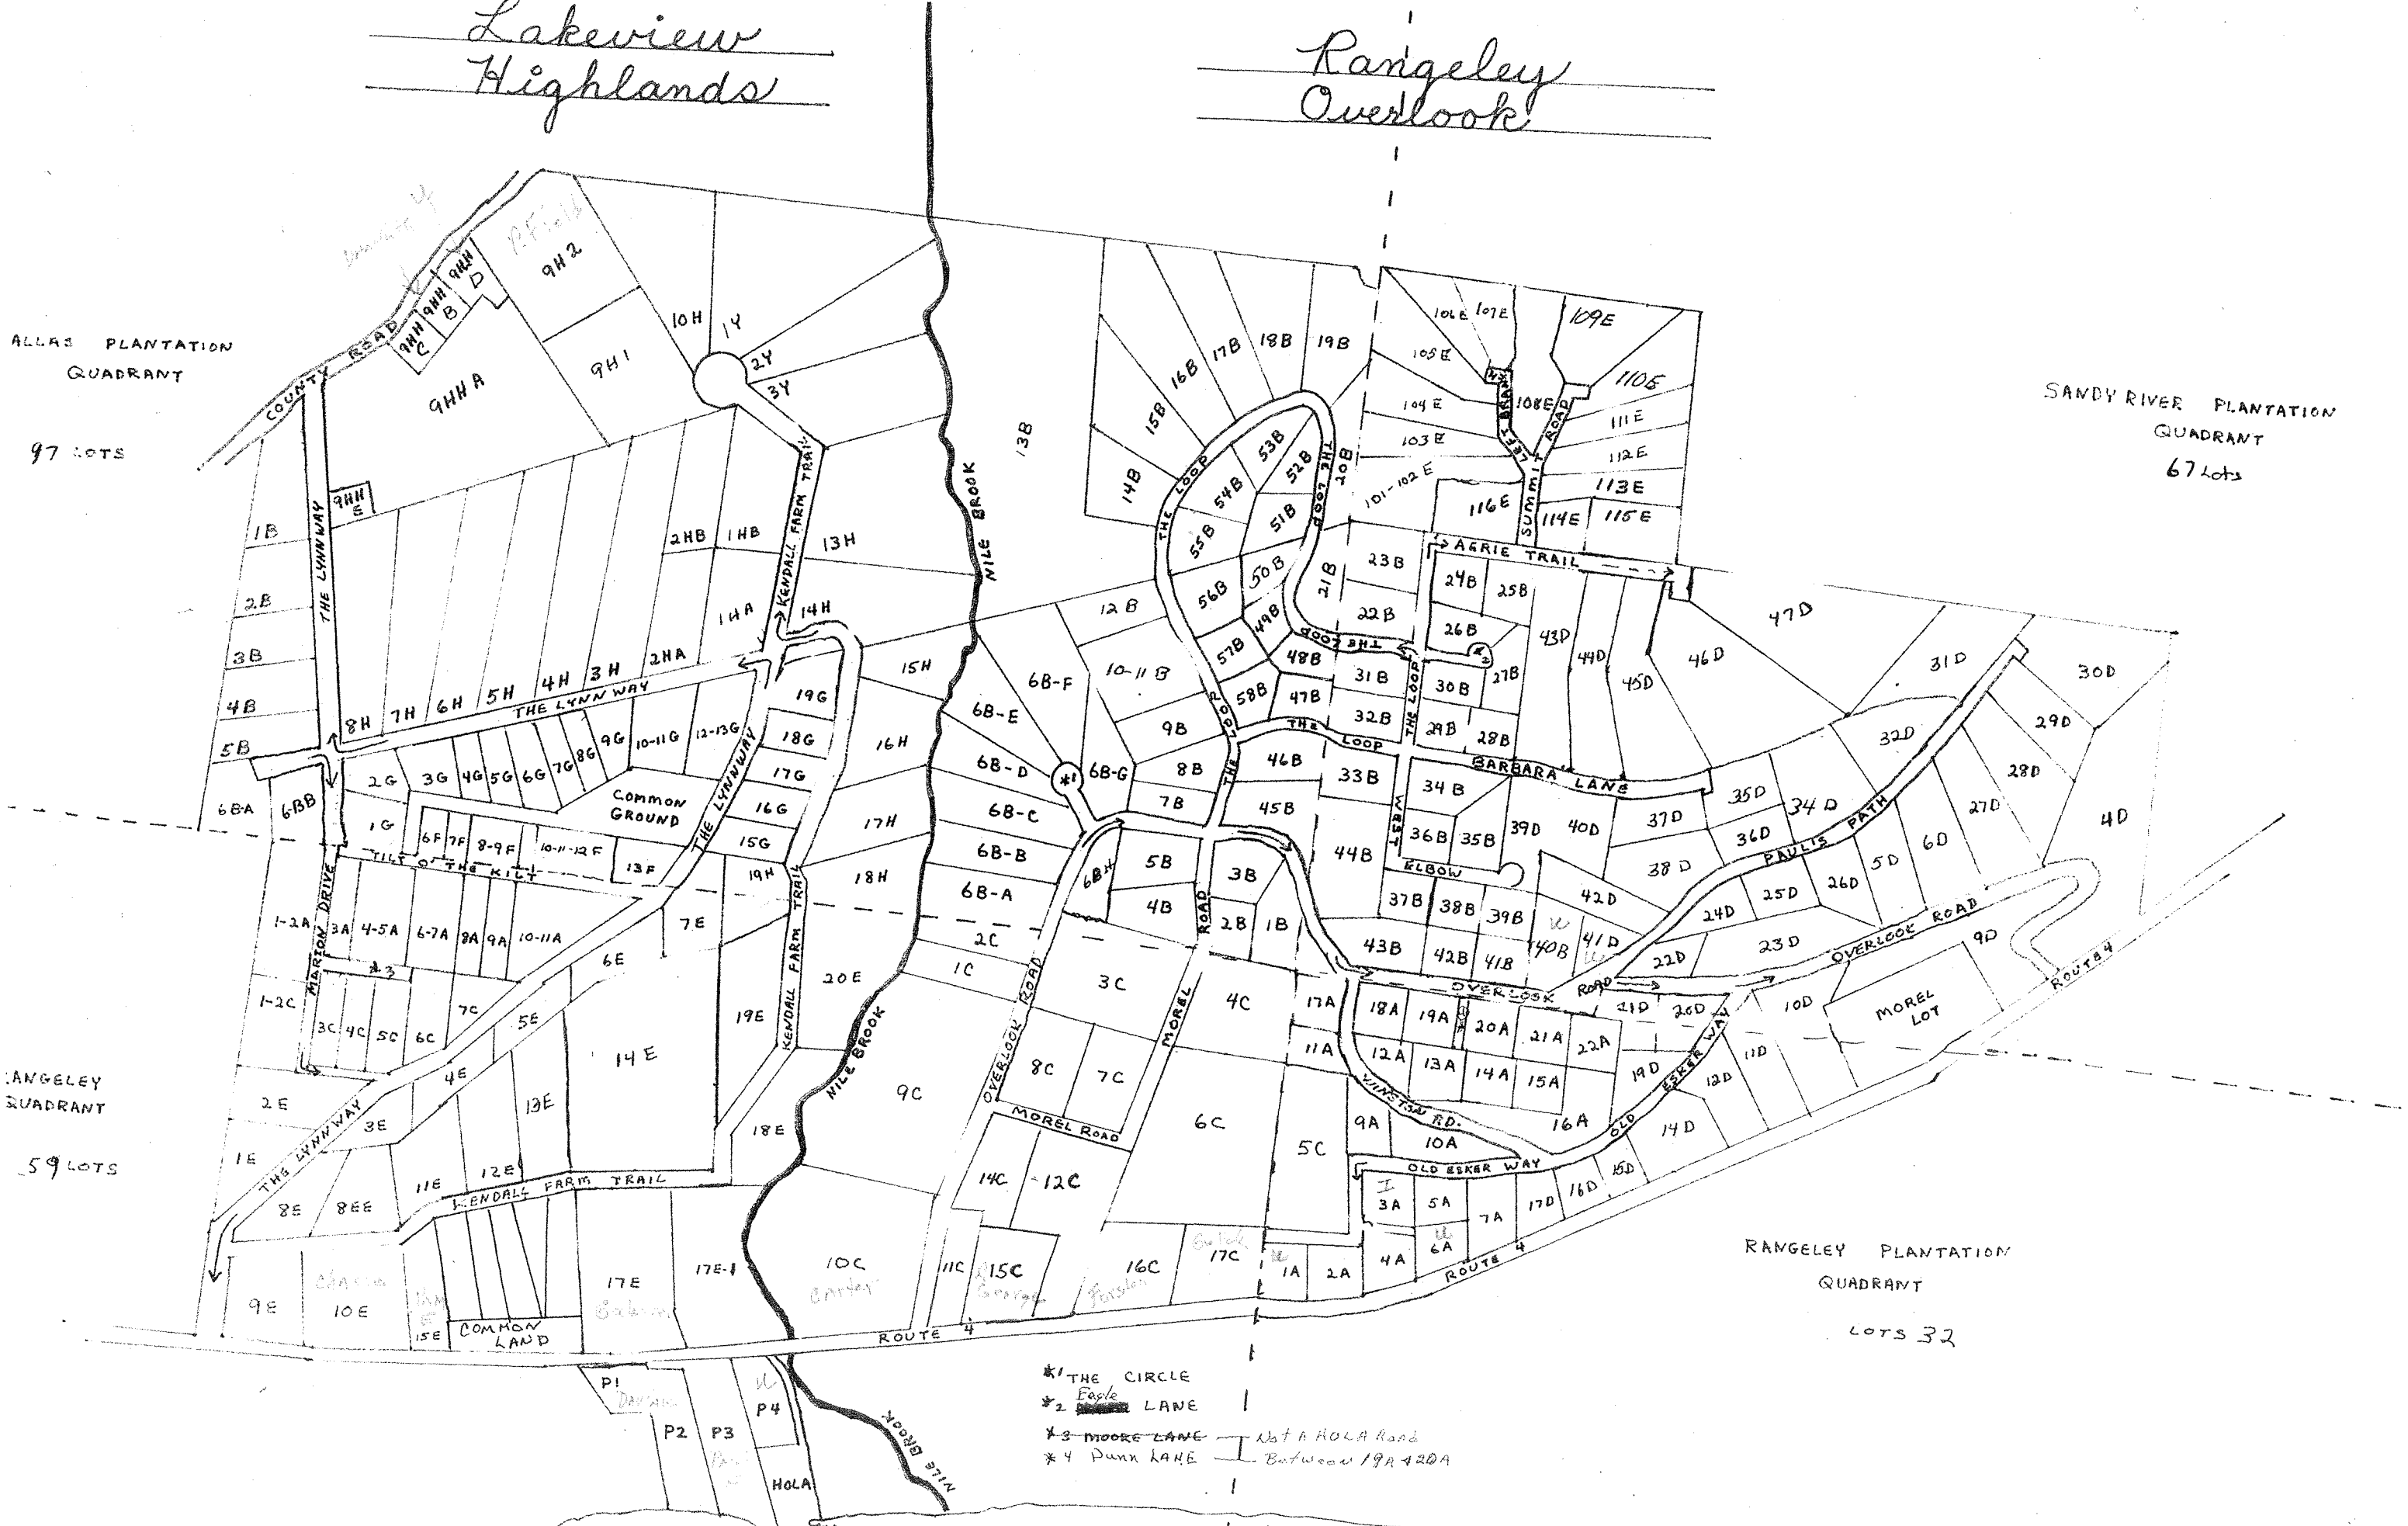

Lakewood Highlands

Rankeley Overlook

ALLAS PLANTATION QUADRANT

97 LOTS

SANDY RIVER PLANTATION QUADRANT

67 LOTS

RANGELEY QUADRANT

59 LOTS

RANGELEY PLANTATION QUADRANT

LOTS 32

- *1 THE CIRCLE
- *2 Eagle LANE
- *3 MOORE LANE — Not a HOA Road
- *4 Punk LANE — Between 19A + 20A

HIGHLAND-OVERLOOK LANDOWNERS ASSOC. LAKE ACCESS + MARINA

NOT TO SCALE

RANGELEY LAKE